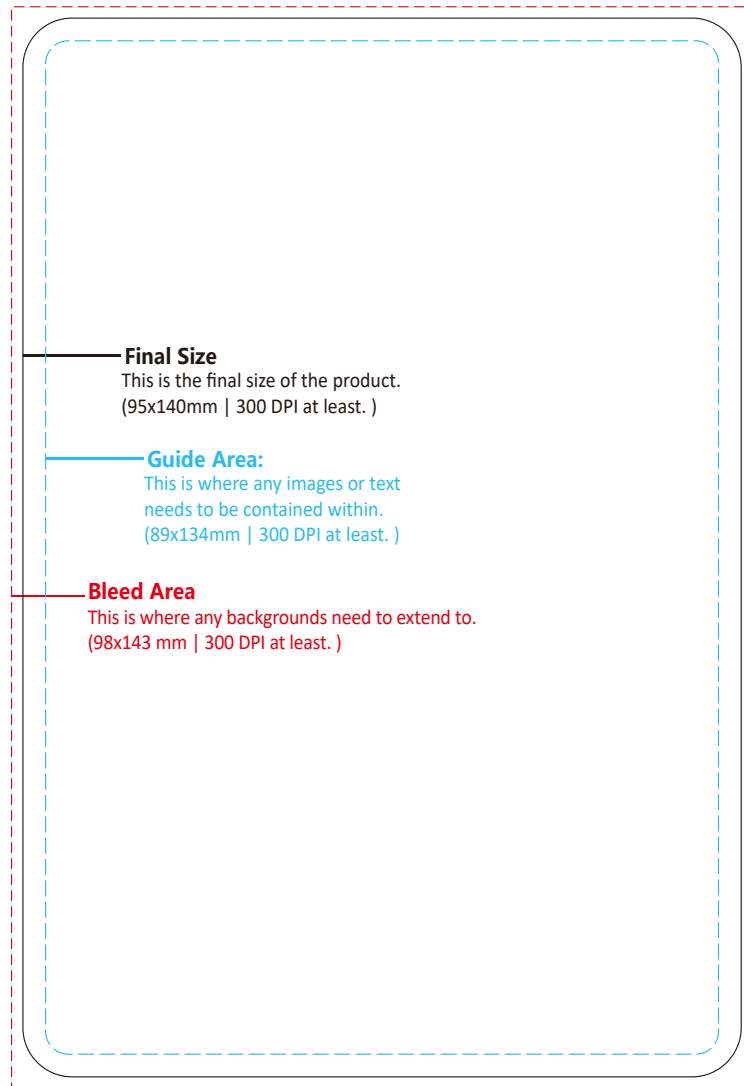

# Template

YES ✓

NO ✗

**Warm Reminder [Read Me!]**  
We prefer artwork in vector form, in PDF, AI or PSD files.  
All artwork should be 600 dpi submitted in CMYK. However, 300dpi artwork can be accepted as well.  
Please be sure all type in vector artwork is converted to paths/outlines.  
Please be sure that all files linked from your art files are either embedded, or included separately.  
If you choose PMS printing, please make sure to include all PMS numbers in the file.  
Please delete the guideline before submitting your design to print.  
Please upload the artworks one by one saved in PDF, AI or PSD format  
via [Dropbox.com](https://www.dropbox.com) or [WeTransfer.com](https://www.wetransfer.com) and share the folders or links with us. Inside pages can all be in one file. Thank You!!